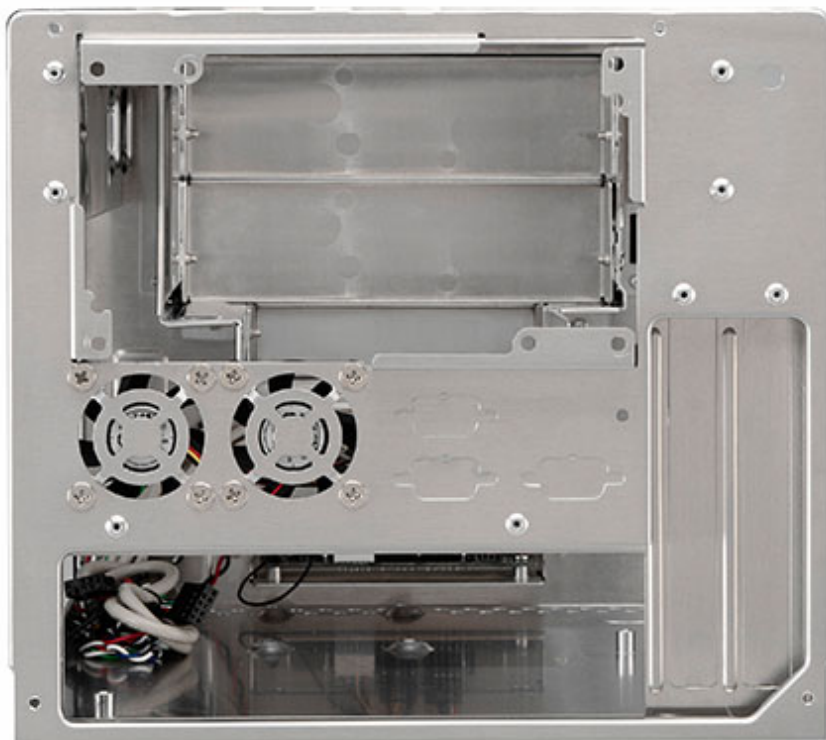

69.95 EUR
incl. 19% VAT, plus [shipping](#)

Model No	6009 (250W)
M/B Form Factor	Mini-ITX (6.7"x 6.7")
Dimensions (L x W x D)	200 x 225 x 330(mm)
Drive Bays	Internal 3.5*1 External 3.5*1 External 5.25*2
PSU Form Factor	Internal Power Supply: 250W (230V) with 2x 40mm fan
Indicators	Power LED, HDD LED
Front I/O	Power Button, Reset Button
Front I/O	USB2.0*2, Audio*1, Mic*1, 1x Firewire IEEE1394
Rear I/O	COM*3, 2x PCI